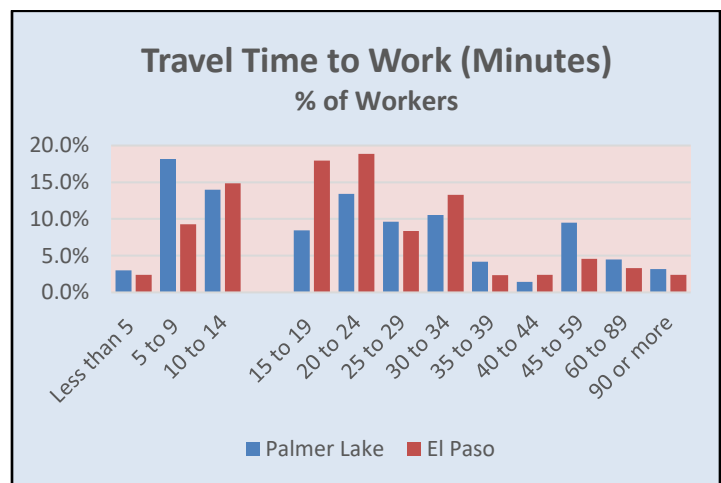

Labor Force¹

	Palmer Lake	El Paso County
Civilian labor force	1,907	349,459
Employed	1,778	328,734
Unemployed	129	20,725
Unemployment Rate	6.76%	5.93%
Armed Forces	7	30,429

Commute¹

Occupation¹

	Palmer Lake	El Paso County
Management, business, science, and arts occupations	634	141,199
Service occupations	377	58,125
Sales and office occupations	377	70,280
Natural resources, construction, and maintenance occupations	203	27,910
Production, transportation, and material moving occupations	187	31,220