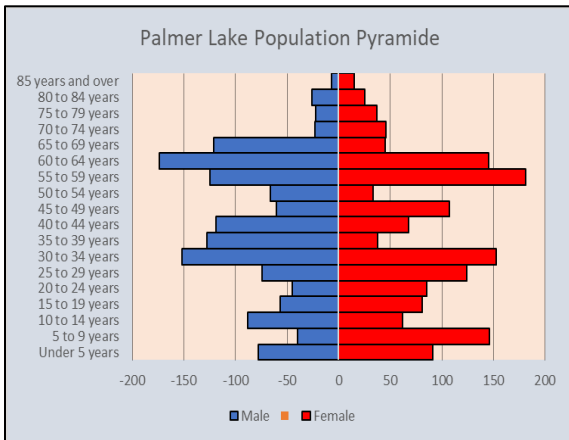

Palmer Lake, Colorado Community Profile

(2020 Data)

Population³

	Palmer Lake	El Paso County
Total	2,636	730,396
Male	1,282	369,358
Female	1,353	361,038

Age of Population¹

	Palmer Lake	El Paso County
Median Age	42.3 years	34.43 years

Income¹

	Palmer Lake	El Paso County
Median Household Income	\$92,333	\$71,517
Mean Household Income	\$98,099	\$92,028
Median Family Income	\$106,138	\$84,078
Mean Family Income	\$115,758	\$106,563
Per capita income	\$39,989	\$35,177

Education¹

Educational Attainment
Population 25 years or older

	Palmer Lake	El Paso County
Less than high school	116 9.2%	28,436 7.5%
High school	252 19.9%	85,376 22.7%
Some college or Associate's	393 31.0%	131,432 34.9%
Bachelor's Degree	319 25.2%	115,581 21.1%
Graduate or professional	187 14.8%	49,774 13.2%