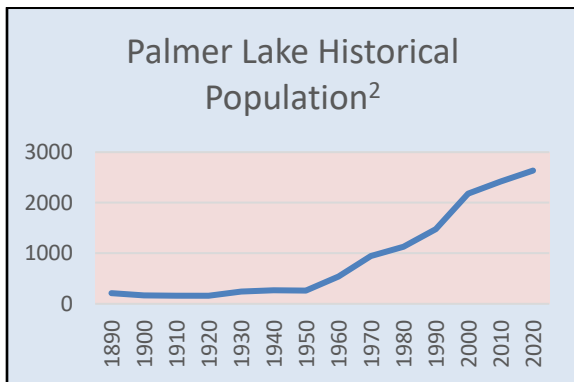

Palmer Lake, Colorado Community Profile

(2020 Data)

Population³

	Palmer Lake	El Paso County
Total	2,636	730,396
Male	1,282	369,358
Female	1,353	361,038

Age of Population¹

	Palmer Lake	El Paso County
Median Age	42.3 years	34.43 years