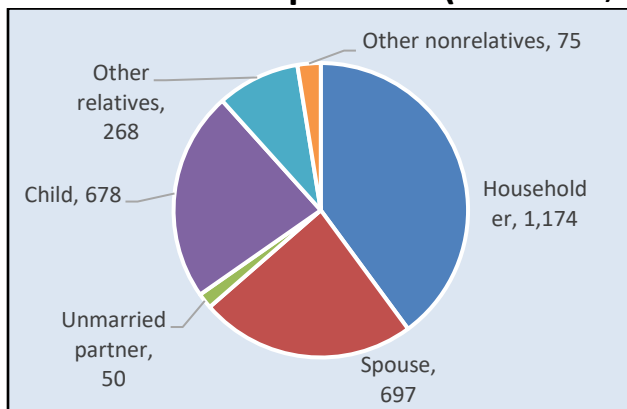

Palmer Lake, Colorado Community Profile

(2020 Data)

Households³

	Palmer Lake	El Paso County
Population	2,636	730,396
In households	2,636	712,515
In group quarters	0	17,881
Total households	1,072	266,425
Family households	668	184,557
Living alone	106	30
65 years and older	44	7,515
Average household size	2.46	2.67
Average family size	2.90	3.15

Household Composition (Palmer Lake)¹

Housing Supply¹

	Palmer Lake	El Paso County
Total housing units	1,241	276,538
Occupied	1,174	262,780
Owner	1,087	171,408
Renter	87	89,445
Vacant	67	13,758
Homeowner Vacancy	0.5%	1.1%
Rental Vacancy Rate	15.5%	3.4%
Median value	$329,700	$300,200

Labor Force¹

	Palmer Lake	El Paso County
Civilian labor force	1,907	349,459
Employed	1,778	328,734
Unemployed	129	20,725
Unemployment Rate	6.76%	5.93%
Armed Forces	7	30,429