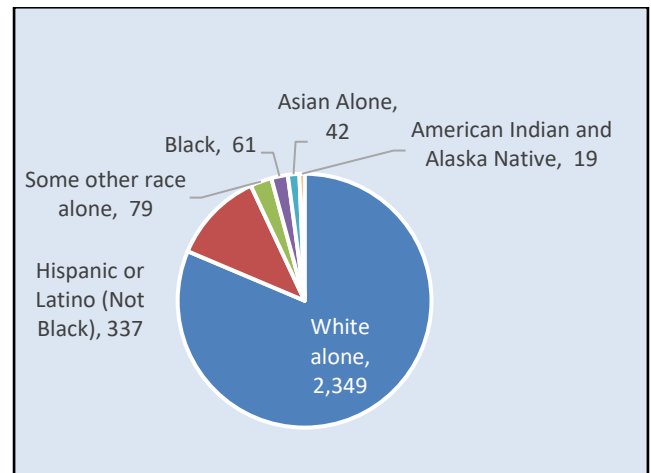

Race and Ethnicity (Palmer Lake)¹

Place of Residence 1 Year Ago¹

	Palmer Lake	El Paso County
Same dwelling	2,121	554,323
Elsewhere in County	497	77,796
Elsewhere in State	527	16,464
Different State	190	47,173
Abroad	0	6,191